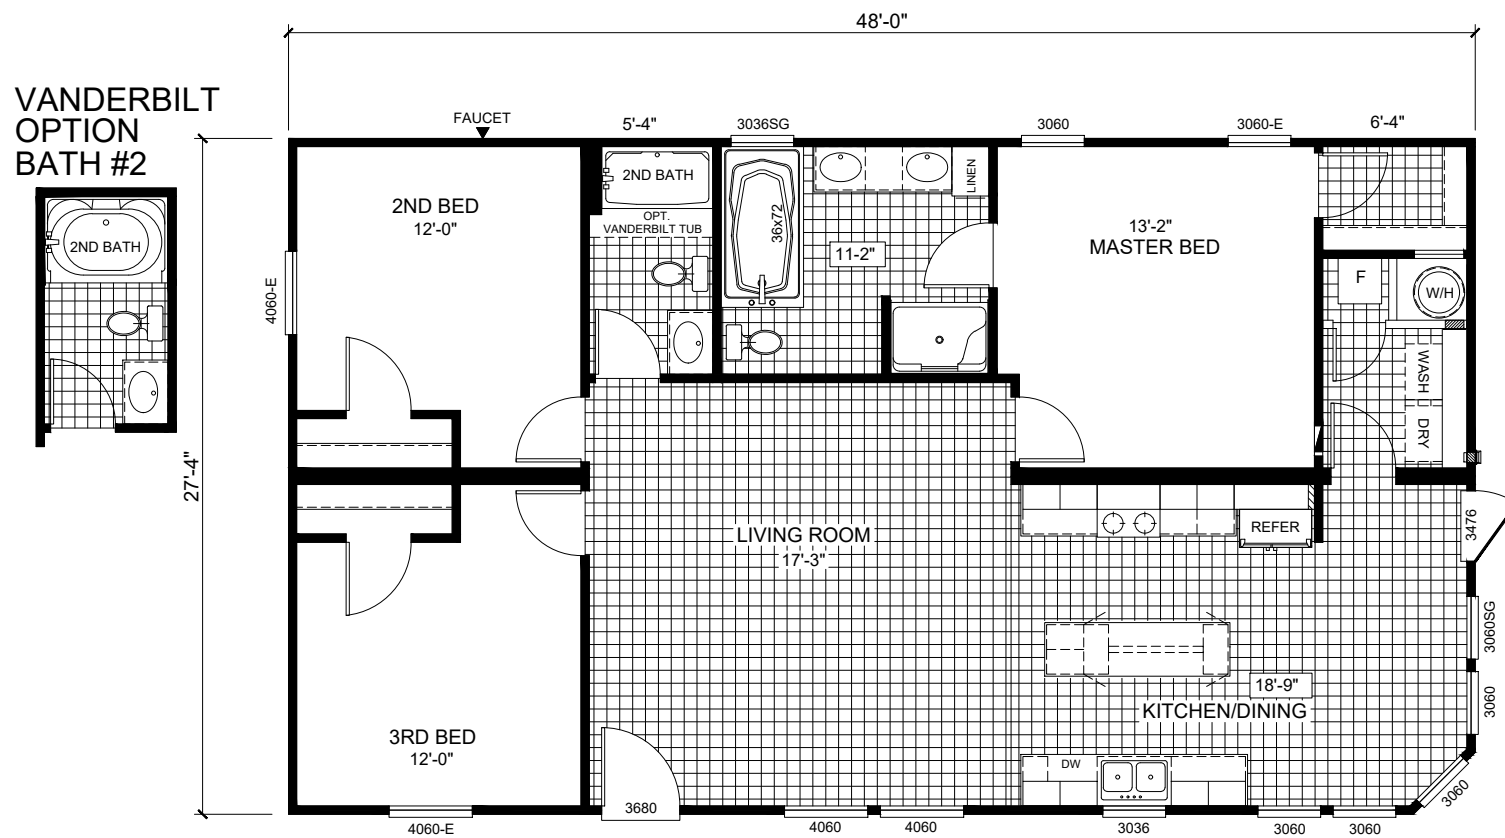

FRONT ELEVATION

MODEL 5513LEG MAVERICK
3-BEDROOM / 2-BATH
28 x 52 (48 ACTUAL) - Approx. 1312 Sq. Ft.

Date: 6/9/22

* All room dimensions include closets and square footage figures are approximate.