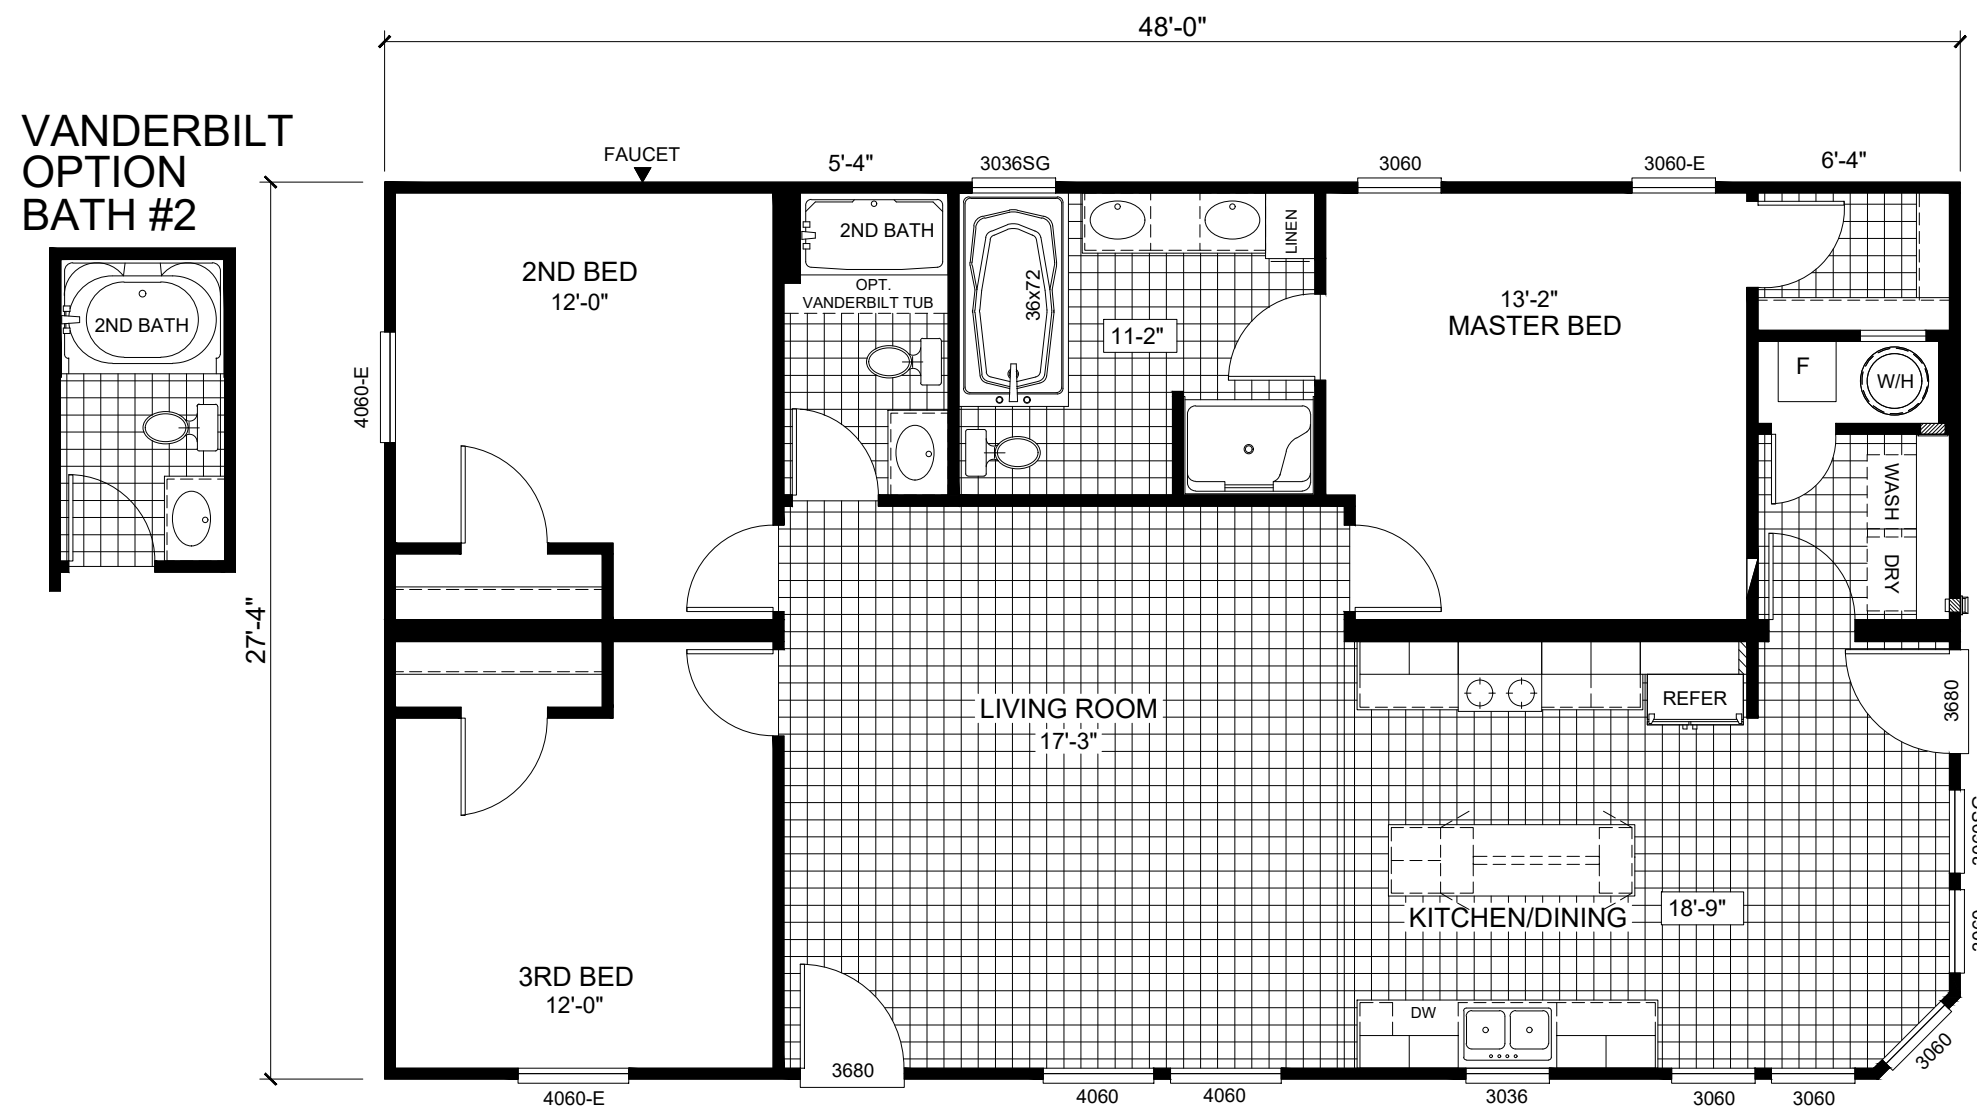

FRONT ELEVATION

**MODEL 5513LEG MAVERICK 2x4 E-BUILT
3-BEDROOM / 2-BATH
28 x 52 (48 ACTUAL) - Approx. 1312 Sq. Ft.**

Date: 6/9/22

* All room dimensions include closets and square footage figures are approximate.