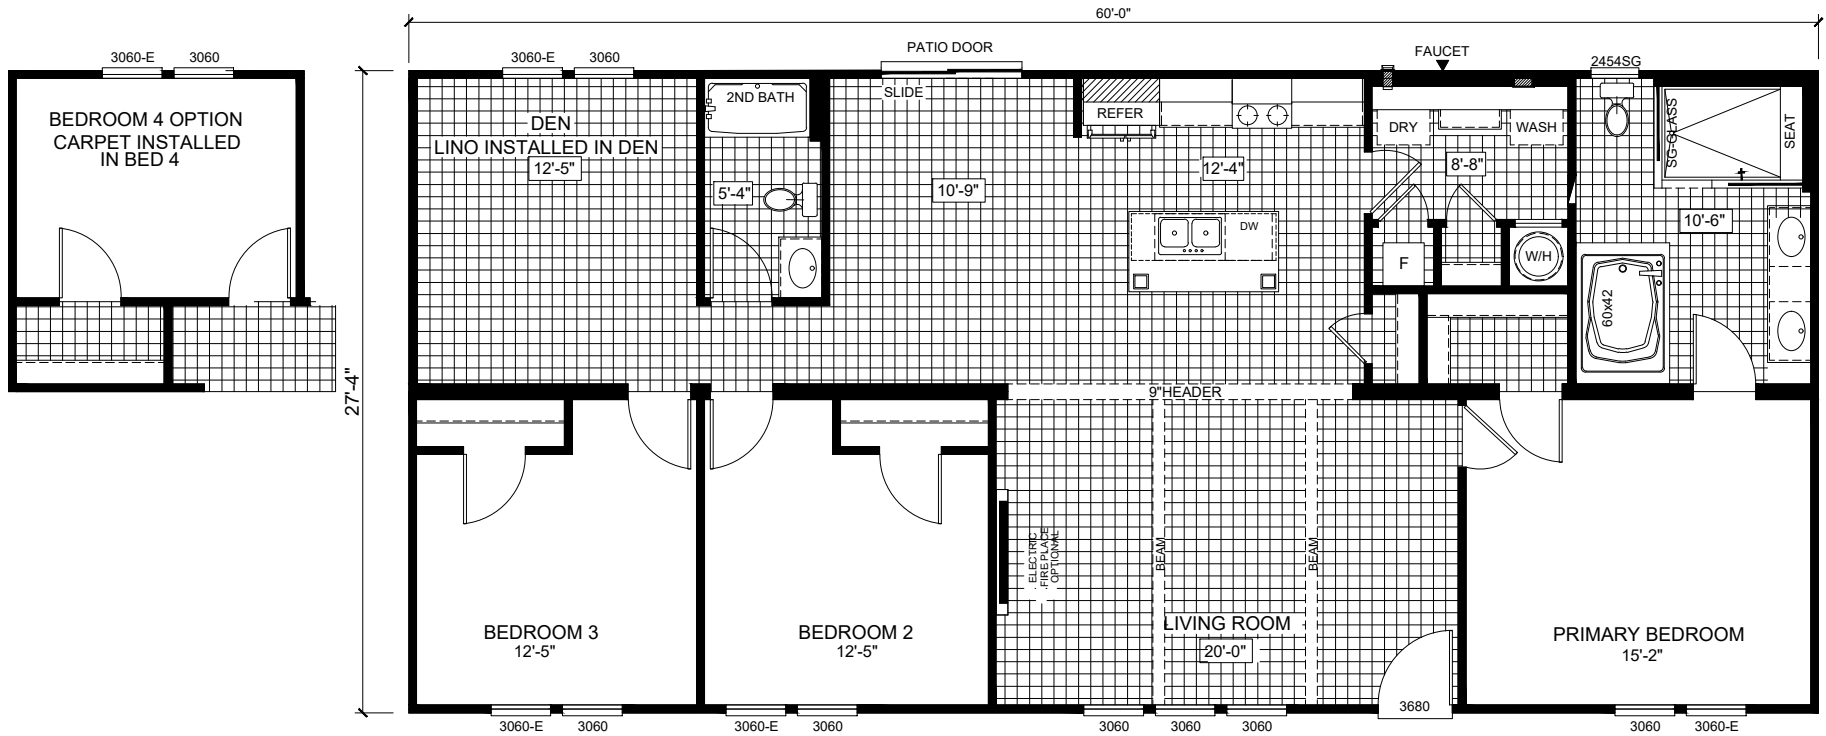

**FRONT ELEVATION**

**MODEL: 5515PAT Jefferson 2x4 Walls**  
**3-BEDROOM / 2-BATH WITH 4TH BEDROOM OPTION**  
**28 x 64 (60 ACTUAL) - Approx. 1640 Sq. Ft.**

Date: 1/27/23

\* All room dimensions include closets and square footage figures are approximate.