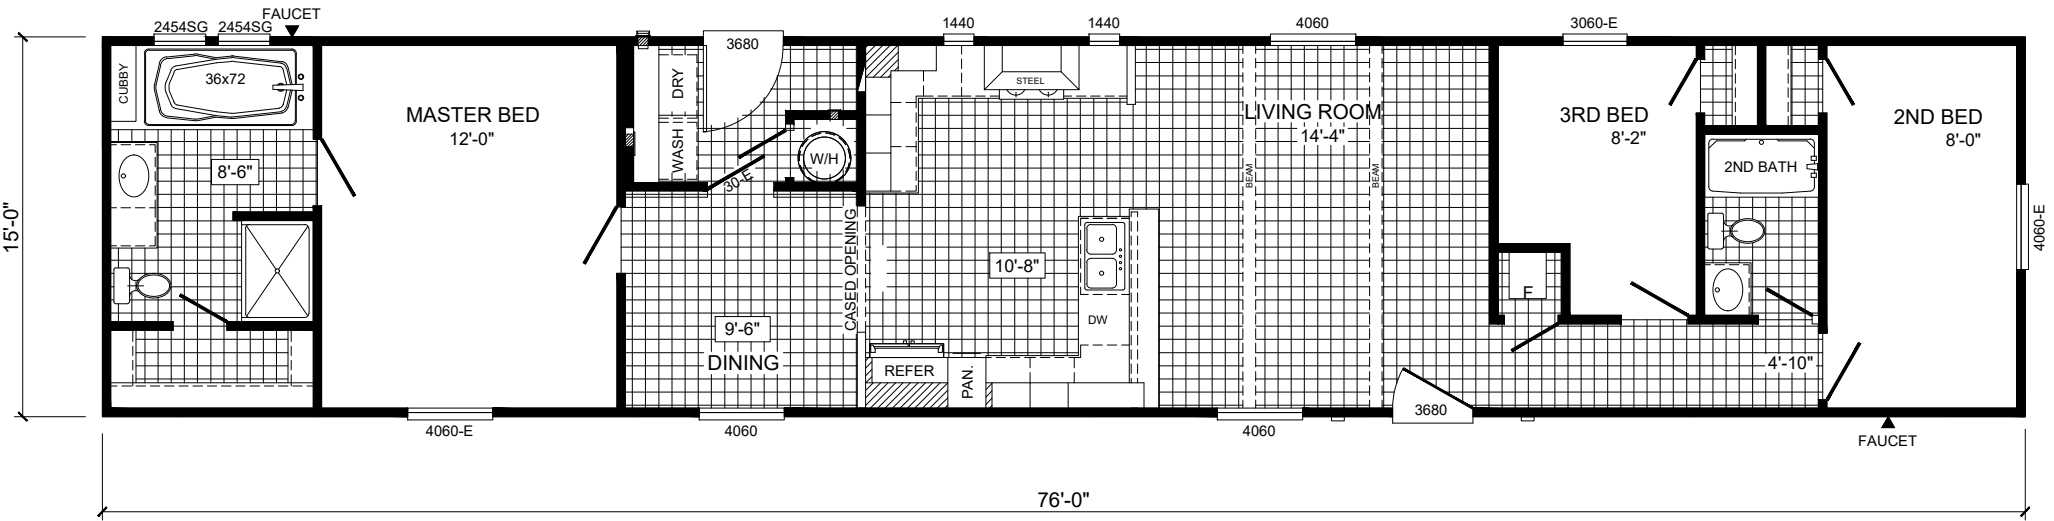

**FRONT ELEVATION**

**MODEL: 2478LEG HOLLYWOOD E-BUILT**  
**3-BEDROOM / 2-BATH**  
**16 X 80 (76 ACTUAL) - Approx. 1140 Sq. Ft.**

Date: 7/21/2022

\* All room dimensions include closets and square footage figures are approximate.