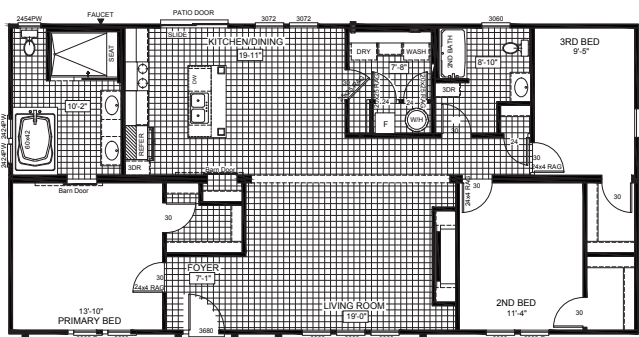

The Alexander

3 beds / 2 baths / 1,080 sq. ft. / 16x76

The Franklin

3 beds / 2 baths / 1,484 sq. ft. / 28x56

The Washington

3 beds / 2 baths / 1,484 sq. ft. / 28x56

The Jefferson

3 beds / 2 baths / 1,589 sq. ft. / 28x60

The Madison

3 beds / 2 baths / 1,749 sq. ft. / 28x64

The Revere

4 beds / 2 baths / 1,859 sq. ft. / 28x68

Exterior Selections

Making a house a home is not just our craft, it's our passion. The exterior of a home is the first impression. Make it personal with options that will wow a neighborhood. After years of experience, we've limited our options to focus on our top recommendations.