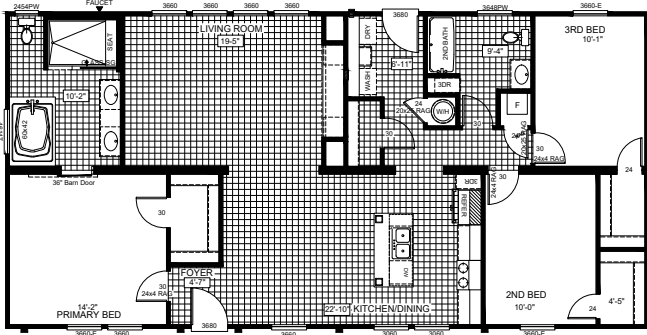

The Alexander

3 beds / 2 baths / 1,080 sq. ft. / 16x76

The Franklin

3 beds / 2 baths / 1,484 sq. ft. / 28x56

The Washington

3 beds / 2 baths / 1,484 sq. ft. / 28x56

The Jefferson

3 beds / 2 baths / 1,589 sq. ft. / 28x60

The Madison

3 beds / 2 baths / 1,749 sq. ft. / 28x64

The Revere

4 beds / 2 baths / 1,859 sq. ft. / 28x68

Exterior Selections

Making a house a home is not just our craft, it's our passion. The exterior of a home is the first impression. Make it personal with options that will wow a neighborhood. After years of experience, we've limited our options to focus on our top recommendations.