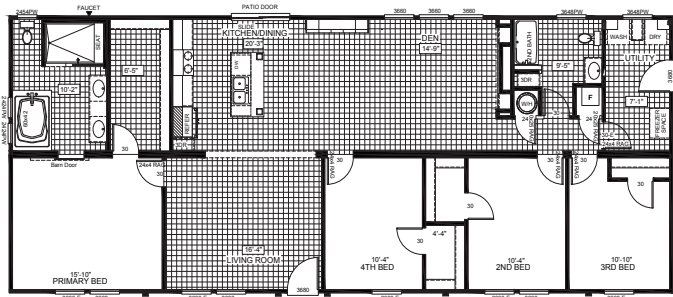

The Alexander

3 beds / 2 baths / 1,080 sq. ft. / 16x76

The Franklin

3 beds / 2 baths / 1,484 sq. ft. / 28x56

The Washington

3 beds / 2 baths / 1,484 sq. ft. / 28x56

The Jefferson

3 beds / 2 baths / 1,589 sq. ft. / 28x60

The Madison

3 beds / 2 baths / 1,749 sq. ft. / 28x64

The Revere

4 beds / 2 baths / 1,859 sq. ft. / 28x68

Exterior Selections

Making a house a home is not just our craft, it's our passion. The exterior of a home is the first impression. Make it personal with options that will wow a neighborhood. After years of experience, we've limited our options to focus on our top recommendations.