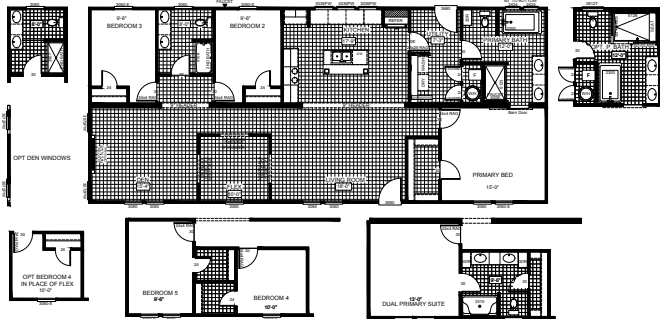

The Alexander

3 beds / 2 baths / 1,080 sq. ft. / 16x76

The Franklin

3 beds / 2 baths / 1,484 sq. ft. / 28x56

The Washington

3 beds / 2 baths / 1,484 sq. ft. / 28x56

The Jefferson

3 beds / 2 baths / 1,589 sq. ft. / 28x60

The Madison

3 beds / 2 baths / 1,749 sq. ft. / 28x64

The Revere

4 beds / 2 baths / 1,859 sq. ft. / 28x68

Exterior Selections

Making a house a home is not just our craft, it's our passion. The exterior of a home is the first impression. Make it personal with options that will wow a neighborhood. After years of experience, we've limited our options to focus on our top recommendations.