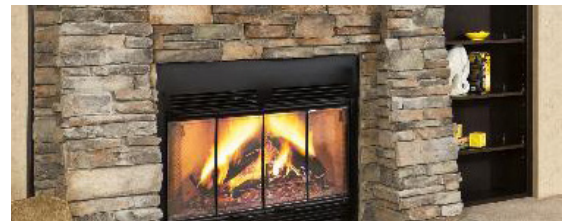

Fire Place

Half Stone Mountain Rock with Columns &
Flat Hearth and Bookcase

Bathroom Mirror

Rectangle Black Iron

Exterior Front Door

36x80 8 Lite Stained Brown (Upgrade)

36x80 8 Lite Brown (Upgrade)

36x80 8 Lite White (Upgrade)