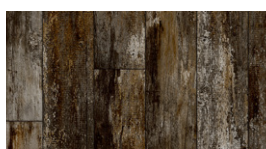

Shower Tile

Vintage Silver

Contessa Dama

Koncrete Gray Shower

Famed Luxe Shower

Linoleum

LX 279 Iron Mountain

LX 311 European Oak