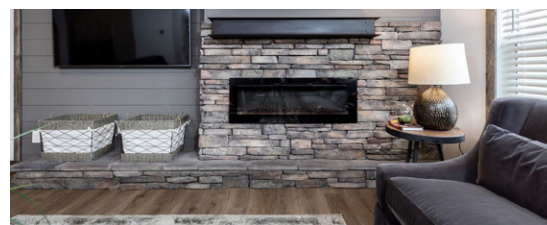

White

Fire Place

Electric with Black Steel Color Mantel,
Oak Mountain Rock with Ship Lap

Bathroom Mirror

Rectangle Black Iron

Bryant

74DYN32784AH | 2300 sqft | 4 Bedrooms | 2 Bathrooms

Exterior Front Door